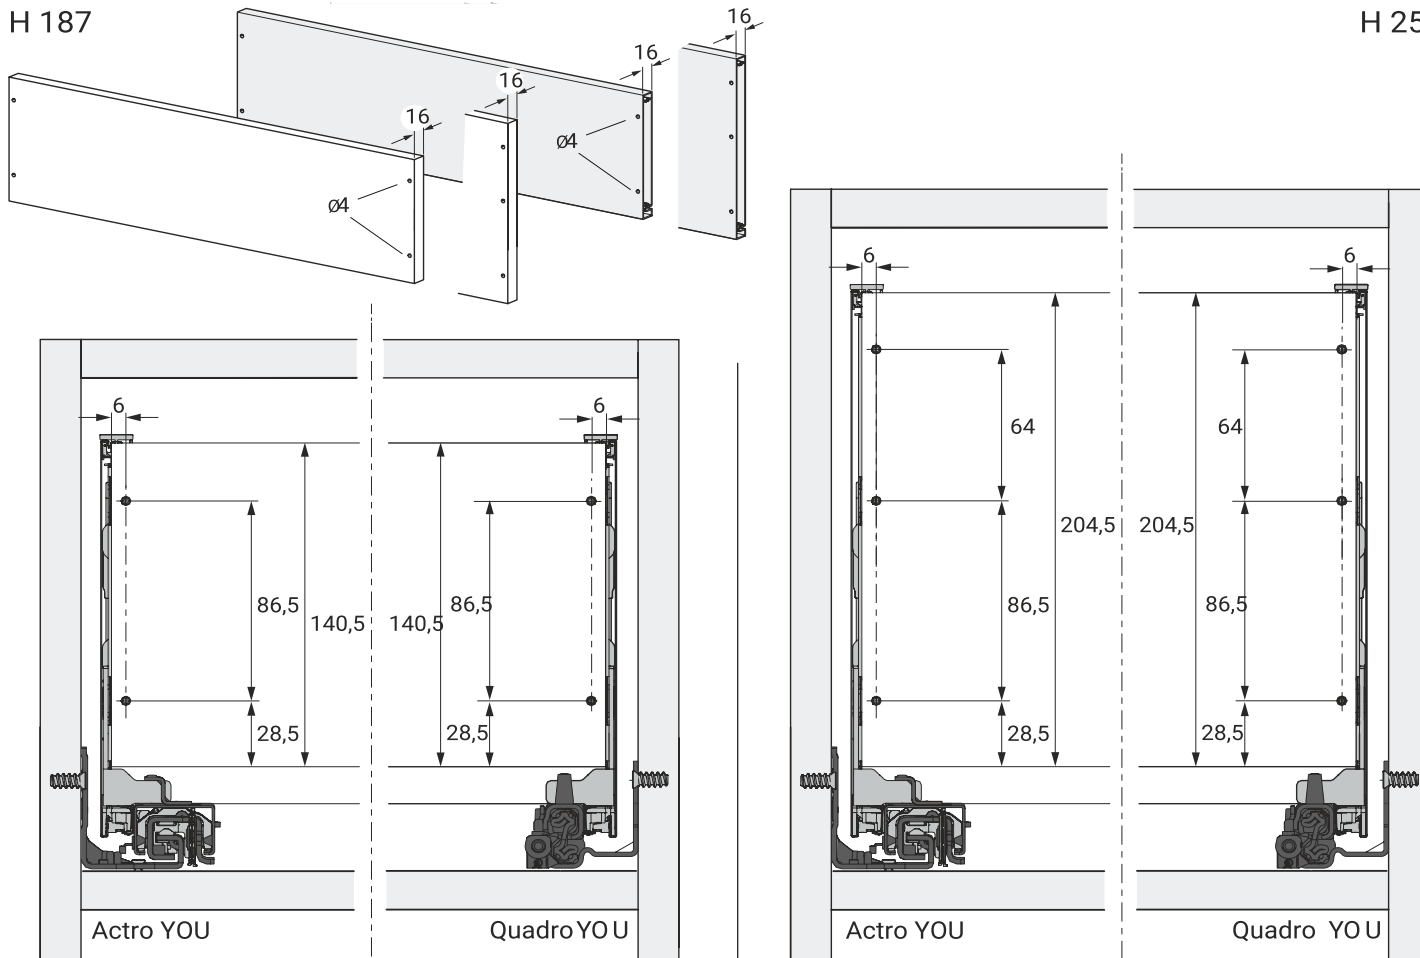

H 139

H 187

H 251

NL mm	Actro YOU Quadro YOU b1 mm	Actro YOU b2 mm (XL 70 kg)	Quadro YOU		Actro YOU		
			XS 10 kg	M 30 kg	XS 10 kg	L 40 kg	XL 70 kg
270	160						
300	160						
350	224						
400	224						
450	256	288					
500	256	320					
550	256	320					
600	256	320					
650	256	416					