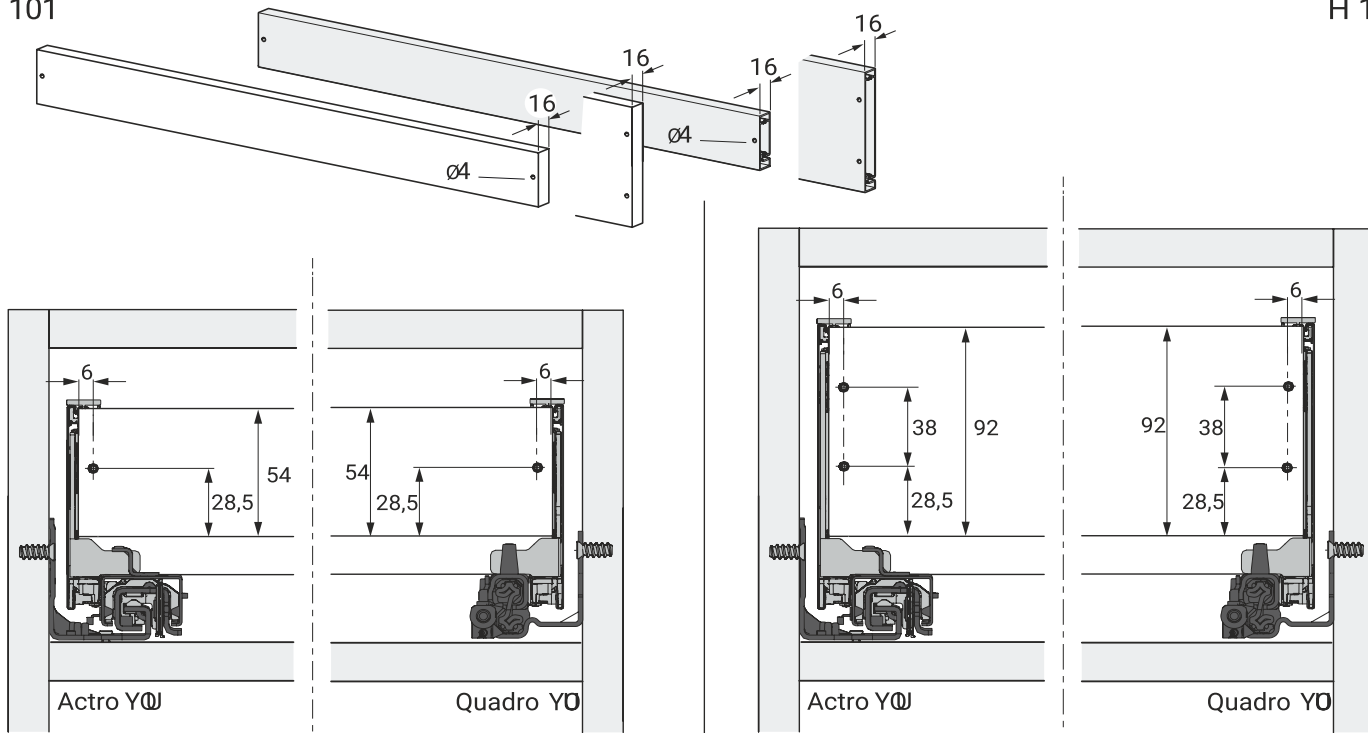

H 139

H 187

H 251

NL mm	Actro YOU Quadro YOU b1 mm	Actro YOU b2 mm (XL 70 kg)	Quadro YOU		Actro YOU		
			XS 10 kg	M 30 kg	XS 10 kg	L 40 kg	XL 70 kg
270	160						
300	160						
350	224						
400	224						
450	256	288					
500	256	320					
550	256	320					
600	256	320					
650	256	416					