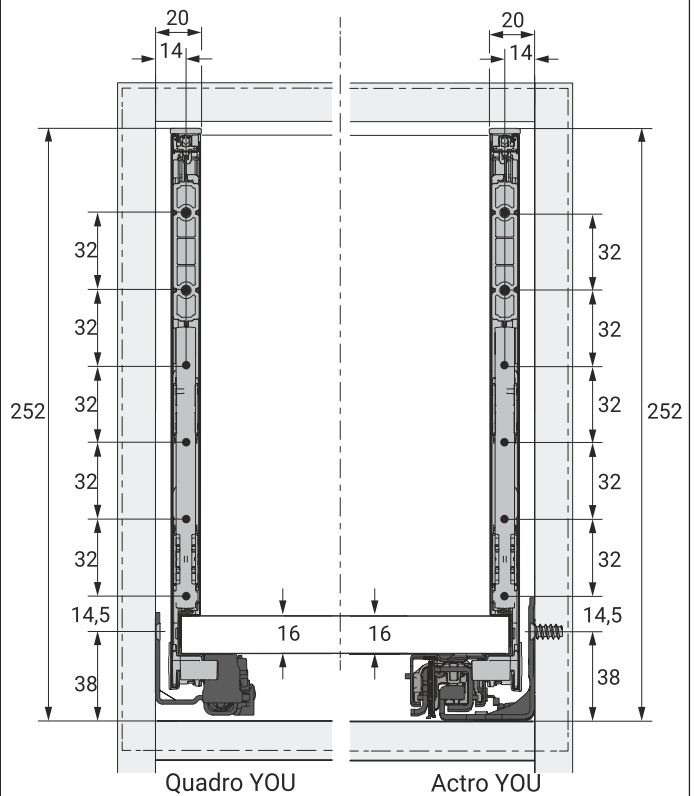

H 101

* Push to open Silent

H 139

* Push to open Silent

H 187

* Push to open Silent

H 251