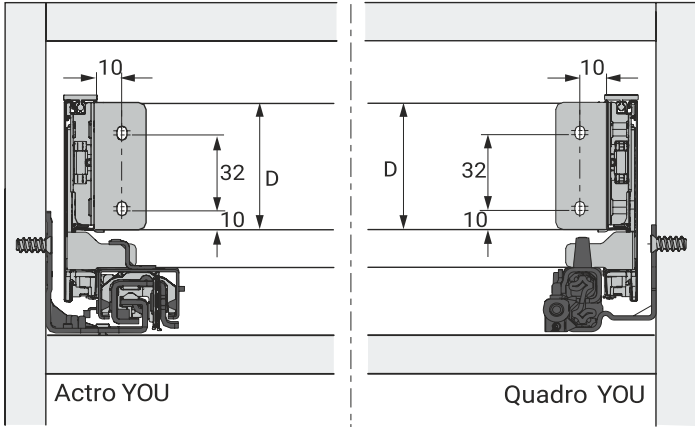

H 187

* Push to open Silent

H 251

H 101

H 139

H 187

H 251

H 101

H 139

H 187

H 251

NL mm	Actro YOU Quadro YOU b1 mm	Actro YOU b2 mm (XL 70 kg)	Quadro YOU		Actro YOU		
			XS 10 kg	M 30 kg	XS 10 kg	L 40 kg	XL 70 kg
270	160						
300	160						
350	224						
400	224						
450	256	288					
500	256	320					
550	256	320					
600	256	320					
650	256	416					