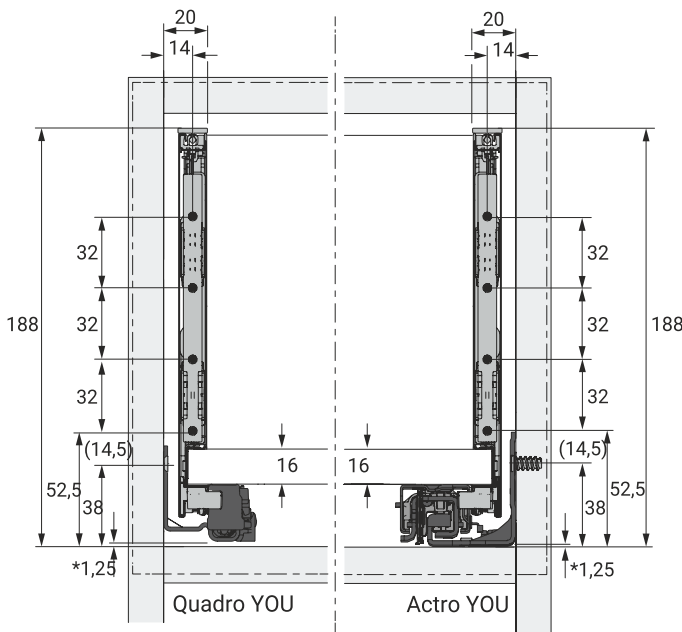

H 101

* Push to open Silent

H 139

* Push to open Silent

H 187

* Push to open Silent

H 251