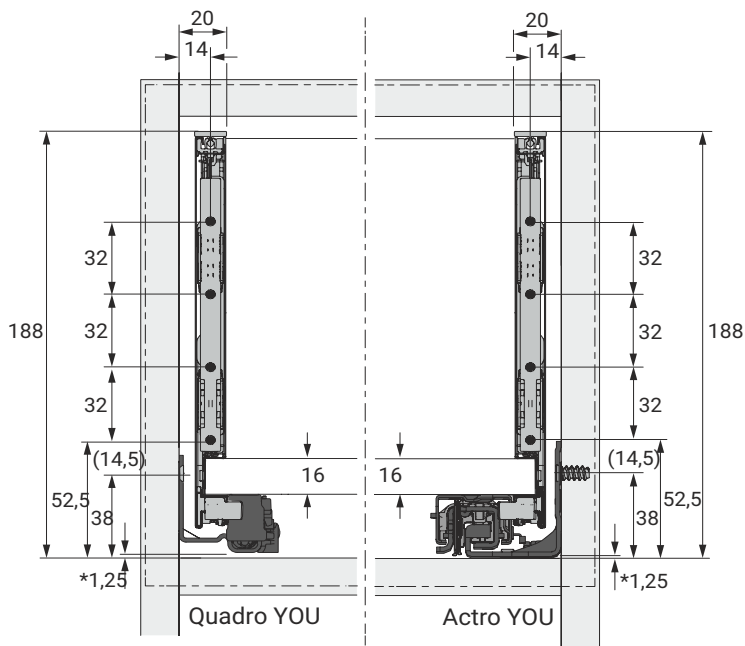

AVANTECH YOU

A			NL - 21	
B			LB - 24	
C	LB - 24		LB - 41	-
D H 101	54		54	-
D H 139	92		92	-
D H 187	140,5		140,5	-
D H 251	204,5		204,5	-

H 101

\* Push to open Silent

H 139

\* Push to open Silent

H 187

\* Push to open Silent

H 251

NL mm	Actro YOU Quadro YOU b1 mm	Actro YOU b2 mm (XL 70 kg)	Quadro YOU		Actro YOU		
			XS 10 kg	M 30 kg	XS 10 kg	L 40 kg	XL 70 kg
270	160						
300	160						
350	224						
400	224						
450	256	288					
500	256	320					
550	256	320					
600	256	320					
650	256	416					