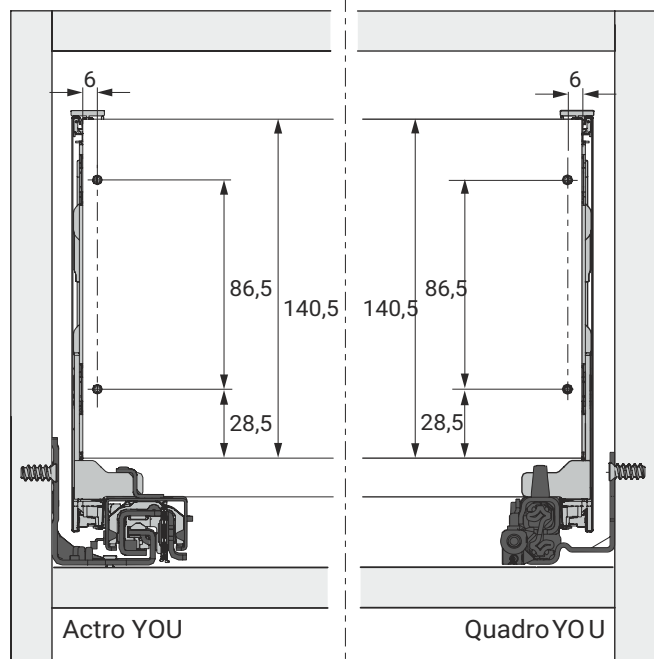

H 251

NL mm	Actro YOU Quadro YOU b1 mm	Actro YOU b2 mm (XL 70 kg)	Quadro YOU		Actro YOU		
			XS 10 kg	M 30 kg	XS 10 kg	L 40 kg	XL 70 kg
270	160						
300	160						
350	224						
400	224						
450	256	288					
500	256	320					
550	256	320					
600	256	320					
650	256	416					