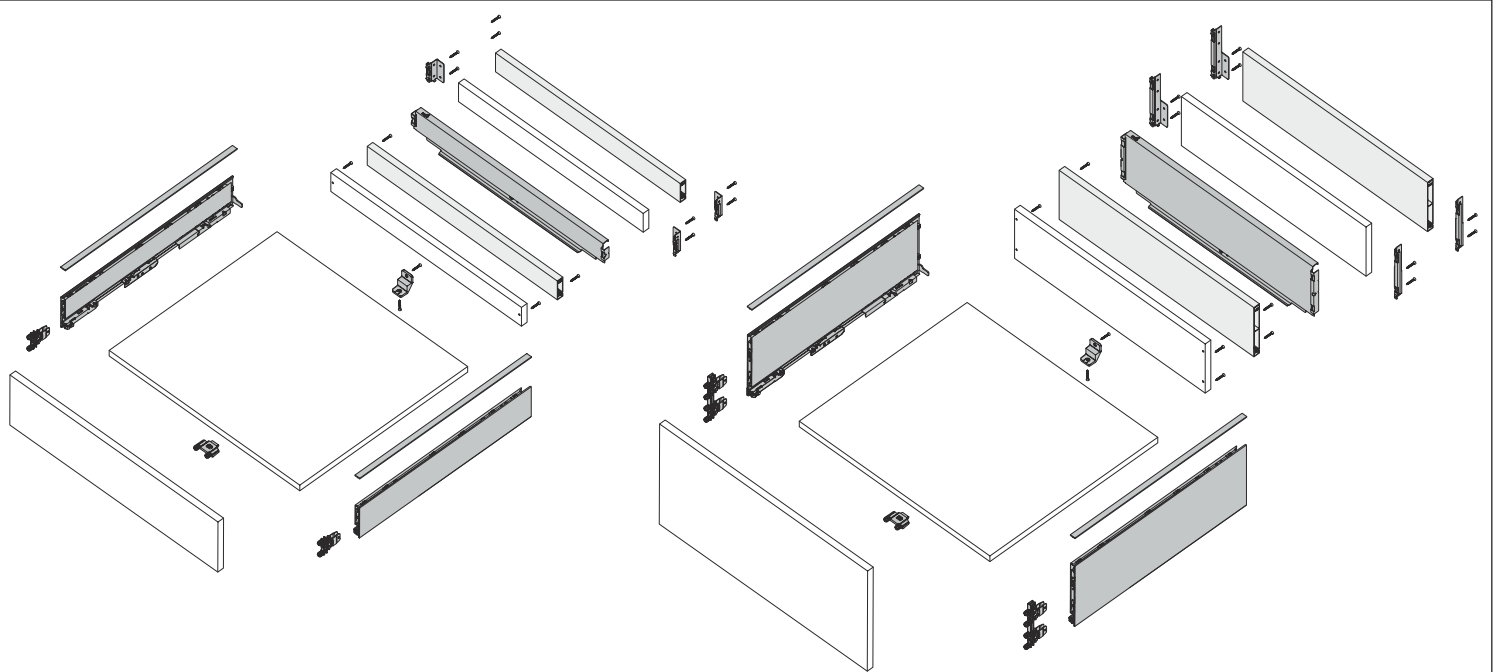

AVANTECH YOU

A			NL - 21	
B			LB - 24	
C	LB - 24		LB - 41	-
D H 101	54		54	-
D H 139	92		92	-
D H 187	140,5		140,5	-
D H 251	204,5		204,5	-

H 101

\* Push to open Silent

H 139

\* Push to open Silent

H 187

\* Push to open Silent

H 251

NL mm	Actro YOU Quadro YOU b1 mm	Actro YOU b2 mm (XL 70 kg)	Quadro YOU		Actro YOU		
			XS 10 kg	M 30 kg	XS 10 kg	L 40 kg	XL 70 kg
270	160						
300	160						
350	224						
400	224						
450	256	288					
500	256	320					
550	256	320					
600	256	320					
650	256	416					