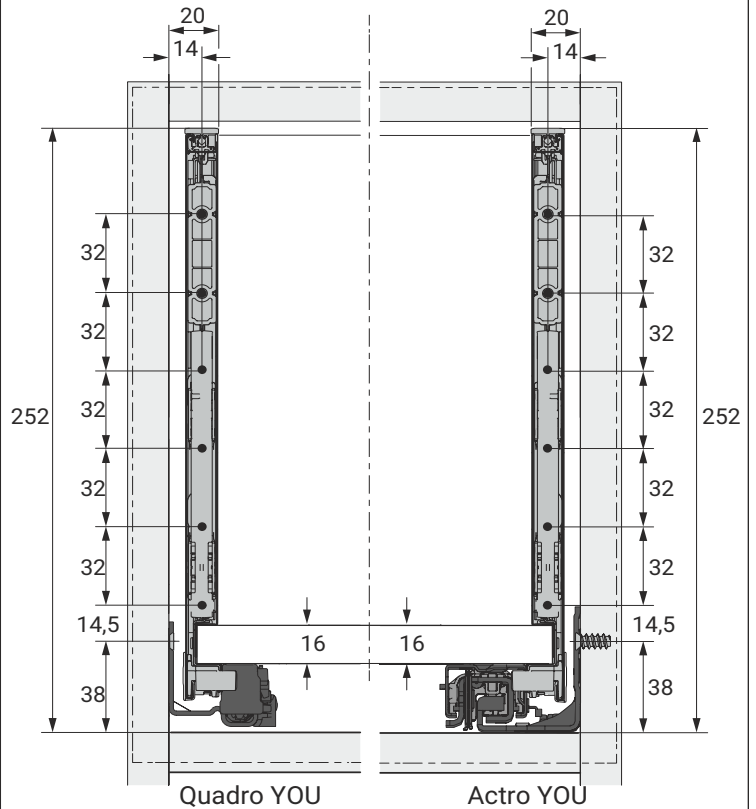

H 101

* Push to open Silent

H 139

* Push to open Silent

H 187

* Push to open Silent

H 251