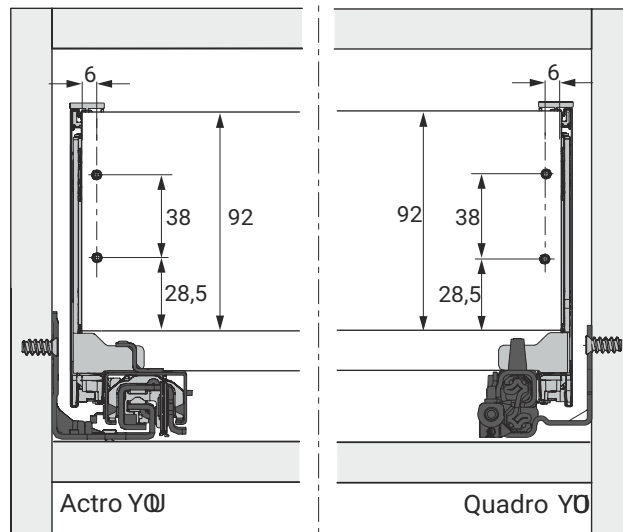

H 251

H 101

H 139

H 187

H 251

H 101

H 139

H 187

H 251

NL mm	Actro YOU Quadro YOU b1 mm	Actro YOU b2 mm (XL 70 kg)	Quadro YOU		Actro YOU		
			XS 10 kg	M 30 kg	XS 10 kg	L 40 kg	XL 70 kg
270	160						
300	160						
350	224						
400	224						
450	256	288					
500	256	320					
550	256	320					
600	256	320					
650	256	416					