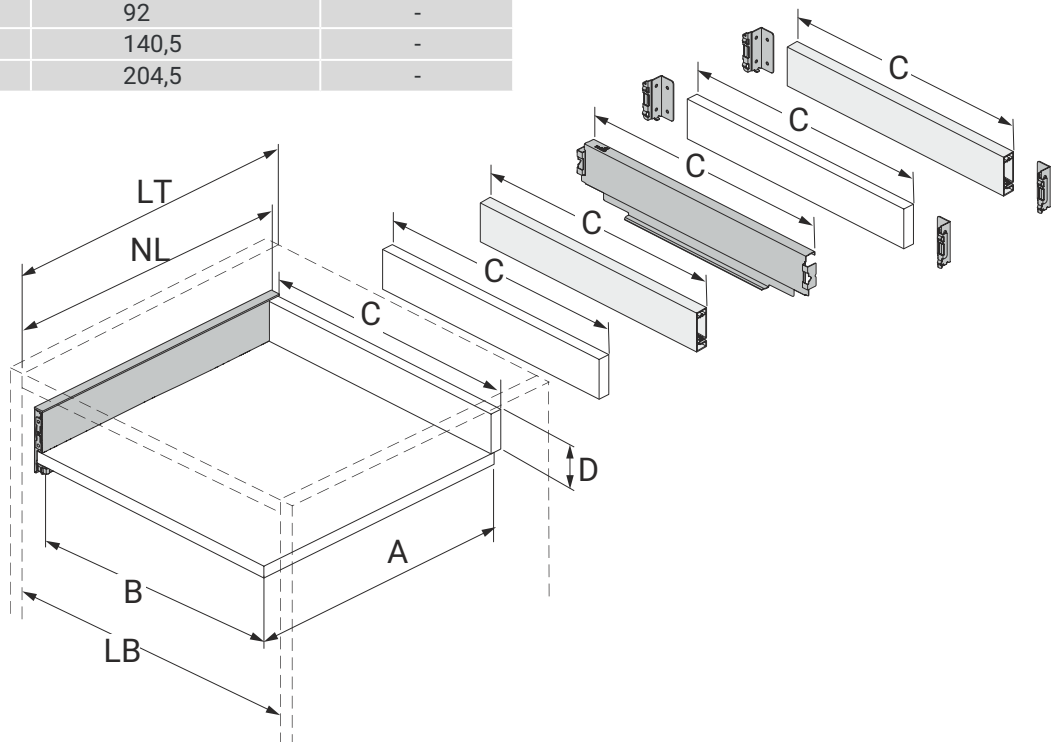

AVANTECH YOU

A			NL - 21	
B			LB - 24	
C	LB - 24		LB - 41	-
D H 101	54		54	-
D H 139	92		92	-
D H 187	140,5		140,5	-
D H 251	204,5		204,5	-

H 101

\* Push to open Silent

H 139

\* Push to open Silent

H 187

\* Push to open Silent

H 251

NL mm	Actro YOU Quadro YOU b1 mm	Actro YOU b2 mm (XL 70 kg)	Quadro YOU		Actro YOU		
			XS 10 kg	M 30 kg	XS 10 kg	L 40 kg	XL 70 kg
270	160						
300	160						
350	224						
400	224						
450	256	288					
500	256	320					
550	256	320					
600	256	320					
650	256	416					