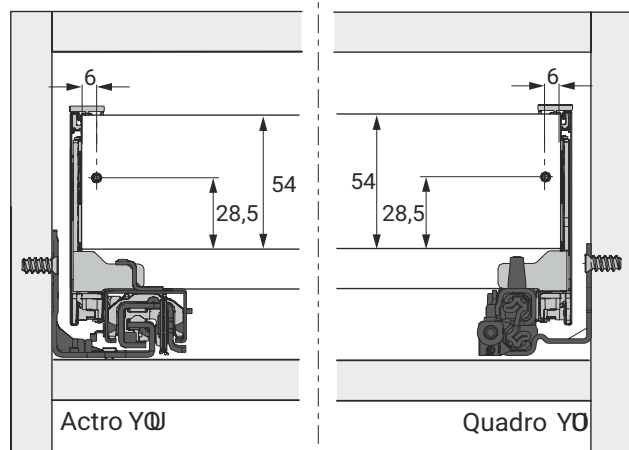

H 251

H 101

H 139

H 187

H 251

H 101

H 139

H 187

H 251

NL mm	Actro YOU Quadro YOU b1 mm	Actro YOU b2 mm (XL 70 kg)	Quadro YOU		Actro YOU		
			XS 10 kg	M 30 kg	XS 10 kg	L 40 kg	XL 70 kg
270	160						
300	160						
350	224						
400	224						
450	256	288					
500	256	320					
550	256	320					
600	256	320					
650	256	416					