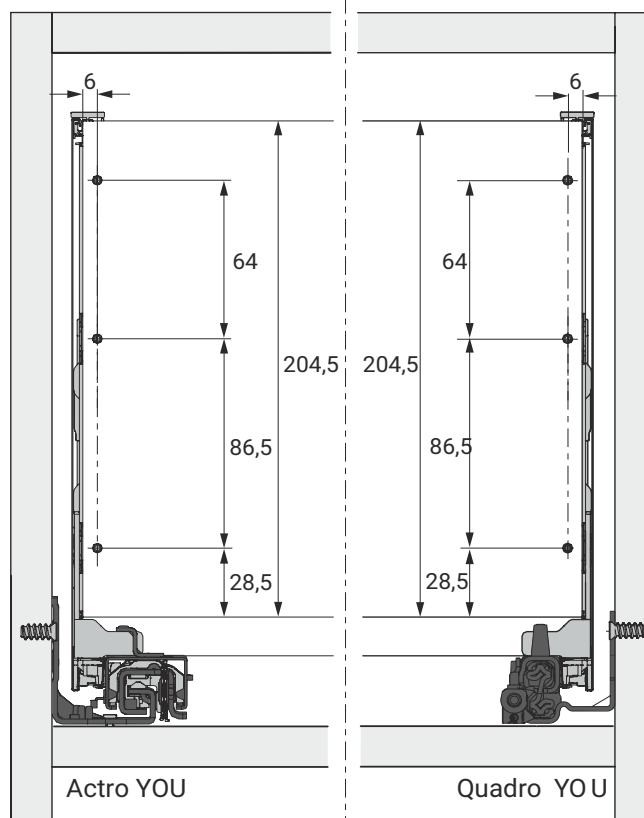

H 251

NL mm	Actro YOU Quadro YOU b1 mm	Actro YOU b2 mm (XL 70 kg)	Quadro YOU		Actro YOU		
			XS 10 kg	M 30 kg	XS 10 kg	L 40 kg	XL 70 kg
270	160						
300	160						
350	224						
400	224						
450	256	288					
500	256	320					
550	256	320					
600	256	320					
650	256	416					