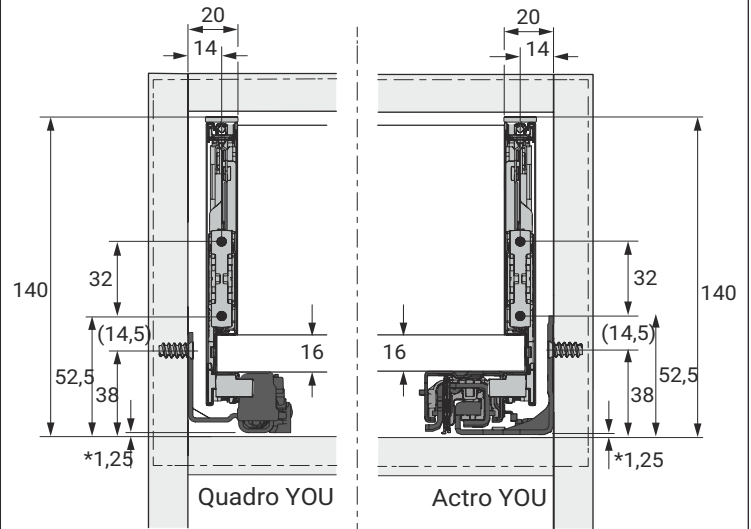

AVANTECH YOU

A			NL - 21	
B			LB - 24	
C	LB - 24		LB - 41	-
D H 101	54		54	-
D H 139	92		92	-
D H 187	140,5		140,5	-
D H 251	204,5		204,5	-

H 101

\* Push to open Silent

H 139

\* Push to open Silent

H 187

\* Push to open Silent

H 251

NL mm	Actro YOU Quadro YOU b1 mm	Actro YOU b2 mm (XL 70 kg)	Quadro YOU		Actro YOU		
			XS 10 kg	M 30 kg	XS 10 kg	L 40 kg	XL 70 kg
270	160						
300	160						
350	224						
400	224						
450	256	288					
500	256	320					
550	256	320					
600	256	320					
650	256	416					