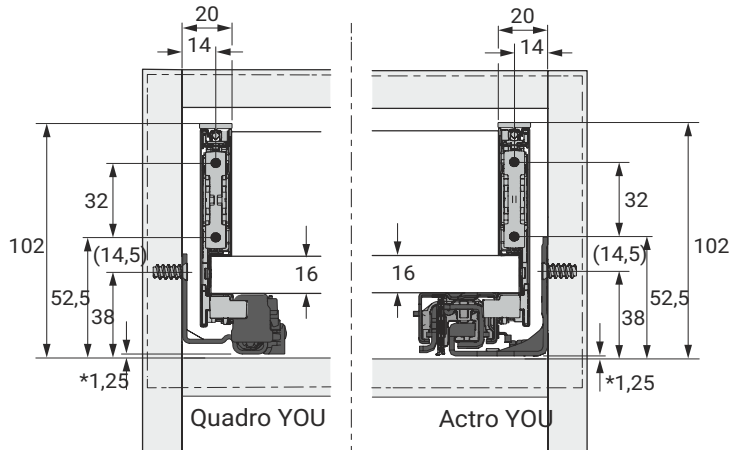

AVANTECH YOU

A			NL - 21	
B			LB - 24	
C	LB - 24		LB - 41	-
D H 101	54		54	-
D H 139	92		92	-
D H 187	140,5		140,5	-
D H 251	204,5		204,5	-

H 101

\* Push to open Silent

H 139

\* Push to open Silent

H 187

\* Push to open Silent

H 251

NL mm	Actro YOU Quadro YOU b1 mm	Actro YOU b2 mm (XL 70 kg)	Quadro YOU		Actro YOU		
			XS 10 kg	M 30 kg	XS 10 kg	L 40 kg	XL 70 kg
270	160						
300	160						
350	224						
400	224						
450	256	288					
500	256	320					
550	256	320					
600	256	320					
650	256	416					